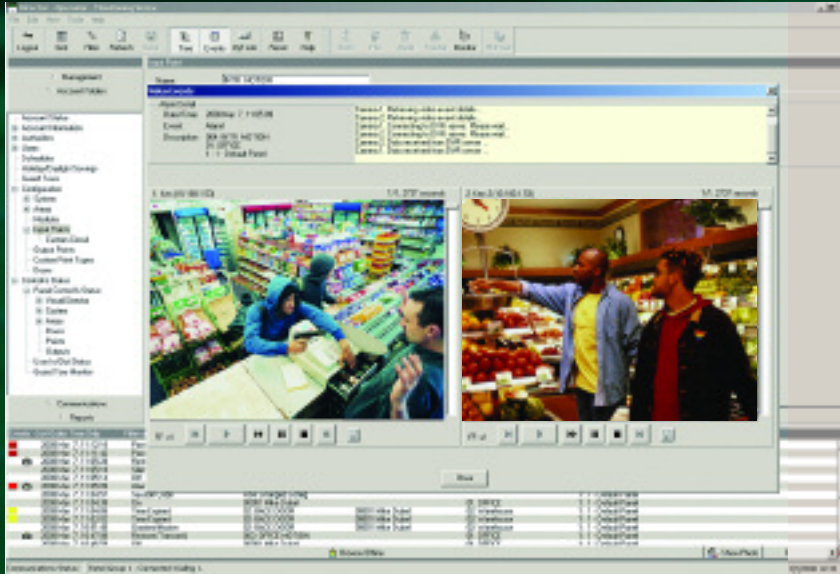

Integrated management control of multiple systems at a single site.